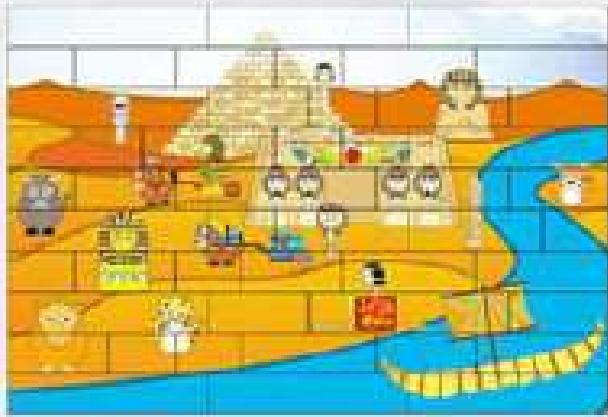

Puzzle Up Large Selva Jungle

Item. 48411

Large 48 pieces

11.22 x 7.68 cm

8 412499 484117

Puzle de 48 piezas + 3 bases + instrucciones.
51 piezas total (3 modular bases + 48 piezas)
1 instruction sheet.

Puzzle Up Large Circo
Circus