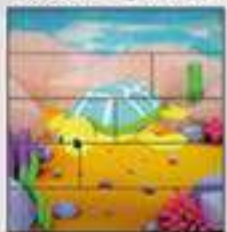

Disponible en 8, 14 y 32 piezas.
Algunas referencias incluyen bases y hoja de instrucciones.
Varias presentaciones.

All puzzles are available in: Mini (8 pieces), Small (14 pieces), Medium (32 pieces).
All puzzles include an instruction sheet.
The Mini and Small puzzles are packaged in plastic wrap.
Medium puzzles come in a attractive display box and include two modular bases.

Item. 80012