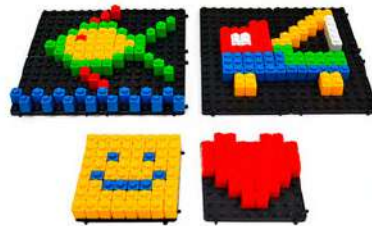

84807 NEW

Pixel Color 357 pieces

4 modular bases / 352 pieces / 1 sand timer

8412499848070

19x18x17
cm