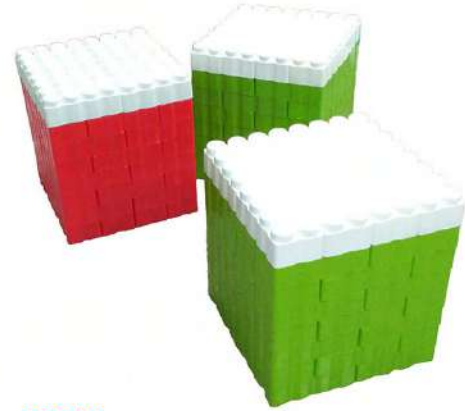

88244

Steps up and down 384 pieces

384 pieces / instructions

8412499882449

220x48x60
cm

Educational potential

- Perfects fine motor skills.
- Stimulates creativity.
- Initiates logical reasoning.
- Encourages competence and organisation in reference to put in order and classify.
- Develops visual and orientation space.
- Provides self-esteem achievements.
- Initiates in symbology games.